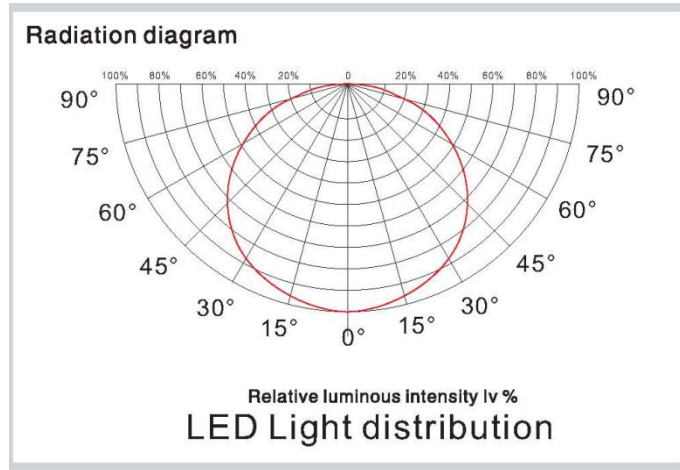

LED Lighting

Backlitlit LED Light Panels GL-100W series