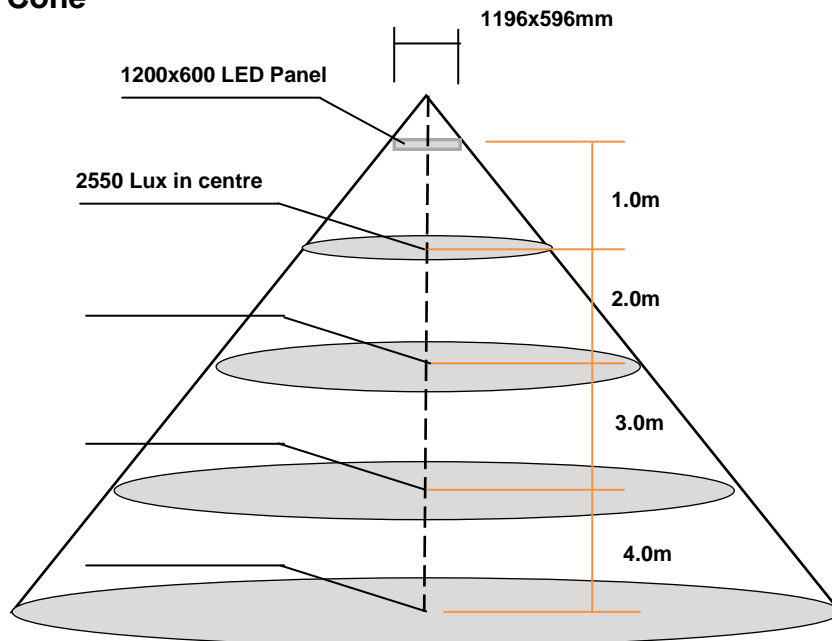

Illumination Cone

Operating time (hours)	Lumen decrease (%)
5000	2.3
10000	5.4
20000	11.5
50000	25.2