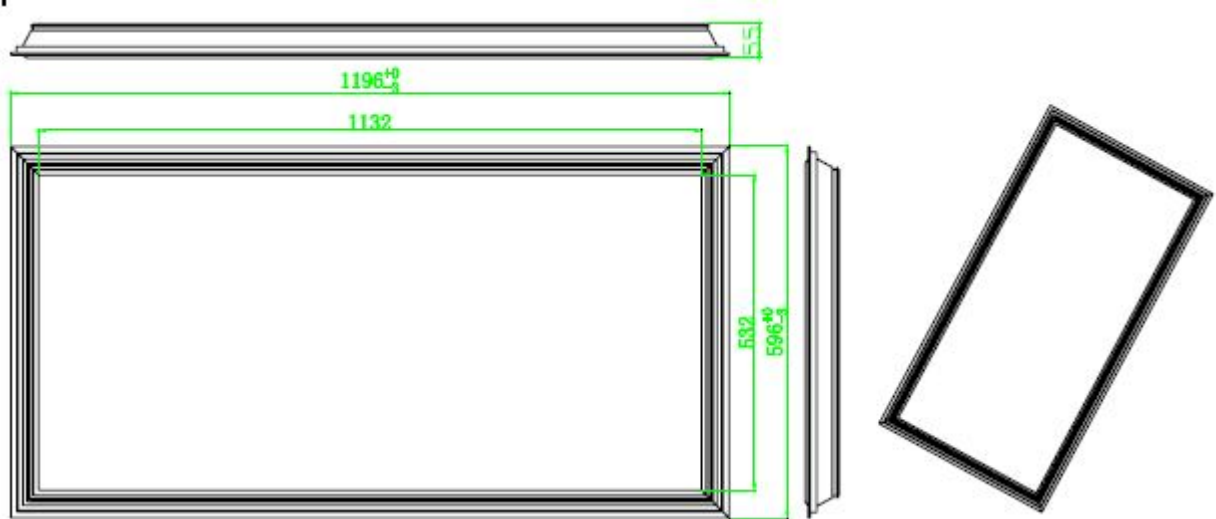

Panel dimensions

T +44 (0) 1942 671122 **F** + (0) 1942 671133 **E** sales@plusopto.co.uk **W** www.plusopto.co.uk
B13 Derwent Court William Way Moss Industrial Estate Leigh Lancashire WN7 3PT